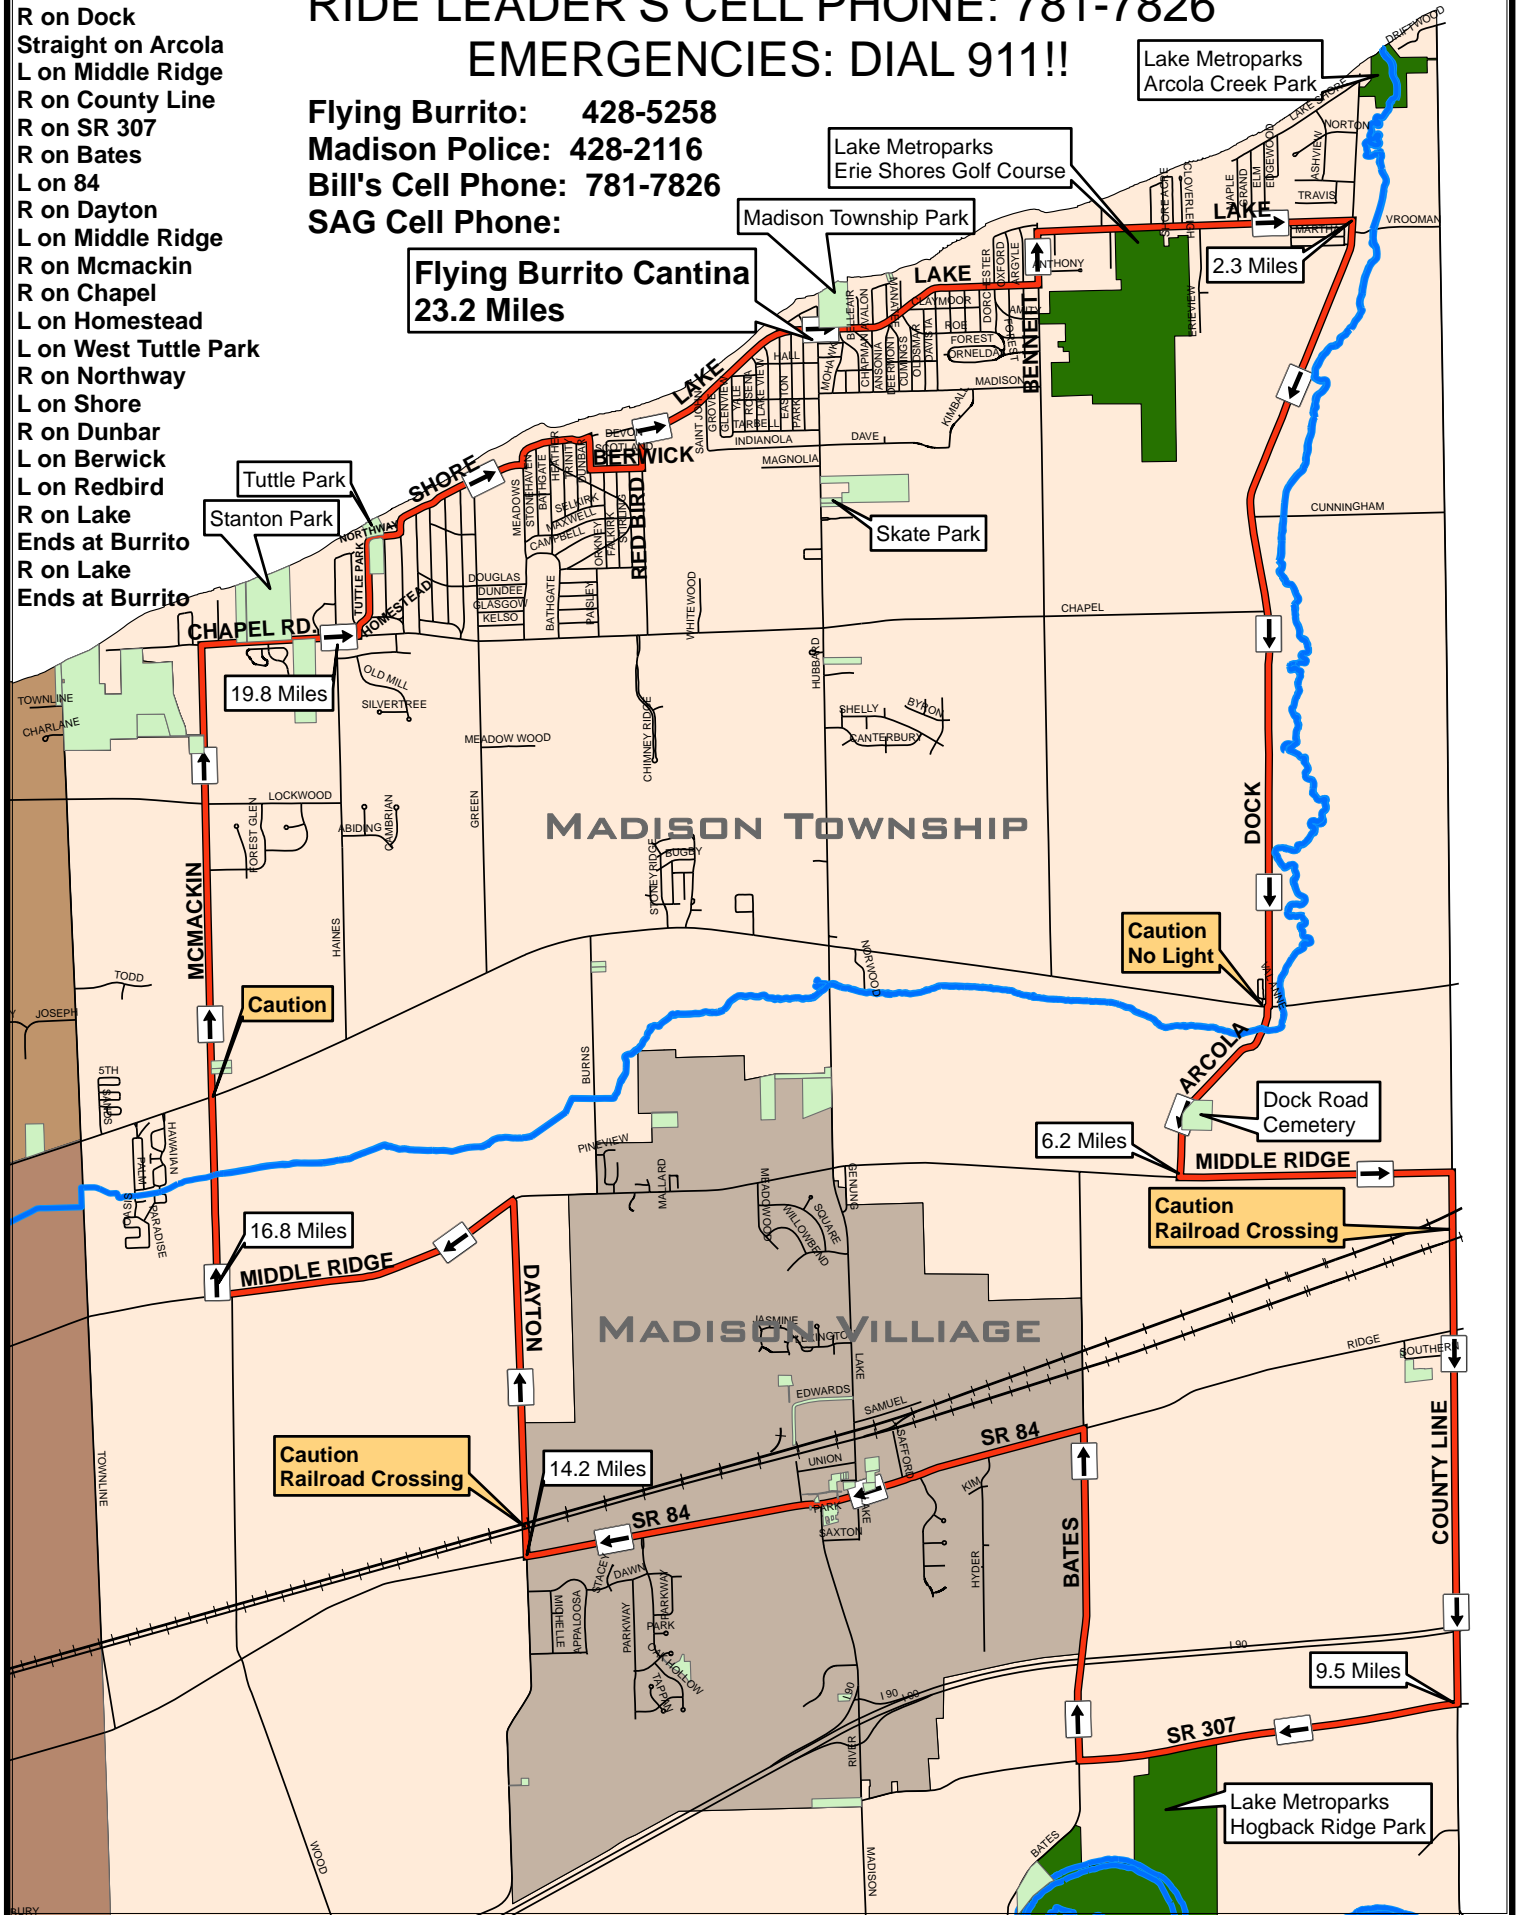

Start: Flying Burrito
East on Lake
L on Bennet
R on Lake
R on Dock
Straight on Arcola
L on Middle Ridge
R on County Line
R on SR 307
R on Bates
L on 84
R on Dayton
L on Middle Ridge
R on McMackin
R on Chapel
L on Homestead
L on West Tuttle Park
R on Northway
L on Shore
R on Dunbar
L on Berwick
R on Lake
Ends at Burrito
R on Lake
Ends at Burrito

Flying Burrito Bike Ride 2007

RIDE LEADER'S CELL PHONE: 781-7826

EMERGENCIES: DIAL 911!!

Flying Burrito: 428-5258

Madison Police: 428-2116

Bill's Cell Phone: 781-7826

SAG Cell Phone:

Flying Burrito Cantina
23.2 Miles

Tuttle Park

Stanton Park

19.8 Miles

CHAPEL RD

MCMACKIN

Caution

16.8 Miles

MIDDLE RIDGE

DAYTON

Caution Railroad Crossing

14.2 Miles

SR 84

BATES

SR 307

9.5 Miles

Lake Metroparks Hogback Ridge Park

6.2 Miles

ARCOLA

Caution Railroad Crossing

MIDDLE RIDGE

Dock Road Cemetery

Caution No Light

DOCK

2.3 Miles

LAKE

Madison Township Park

LAKE METROPARKS

Erie Shores Golf Course

LAKE METROPARKS

Arcola Creek Park

23.2 Miles

Flying Burrito Cantina

SR 307

COUNTY LINE

SR 84

SR 307

MADISON TOWNSHIP

MADISON VILLIAGE