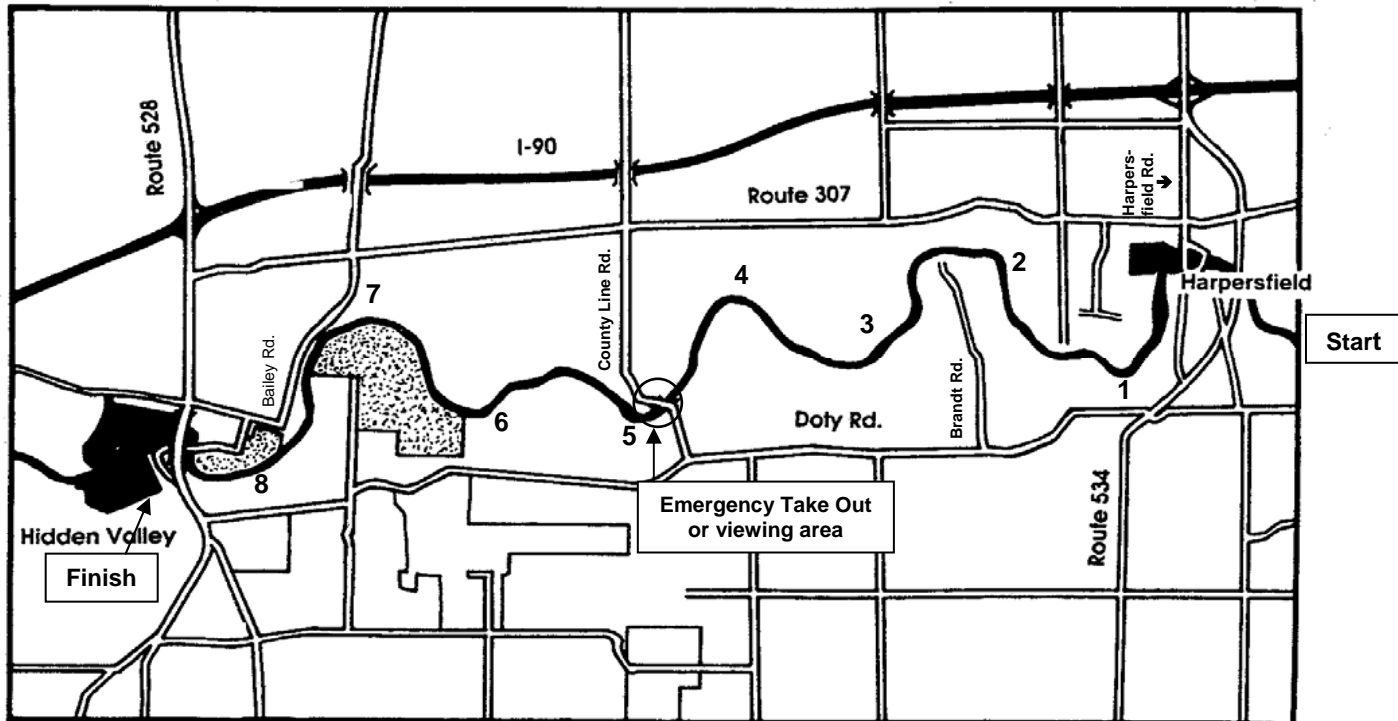

Lake Metroparks Grand River Canoe & Kayak Race Course

This map shows the course of the Lake Metroparks Grand River Canoe & Kayak Race, which starts at Harpersfield Dam and ends at Lake Metroparks' Hidden Valley Reservation in Madison Township.