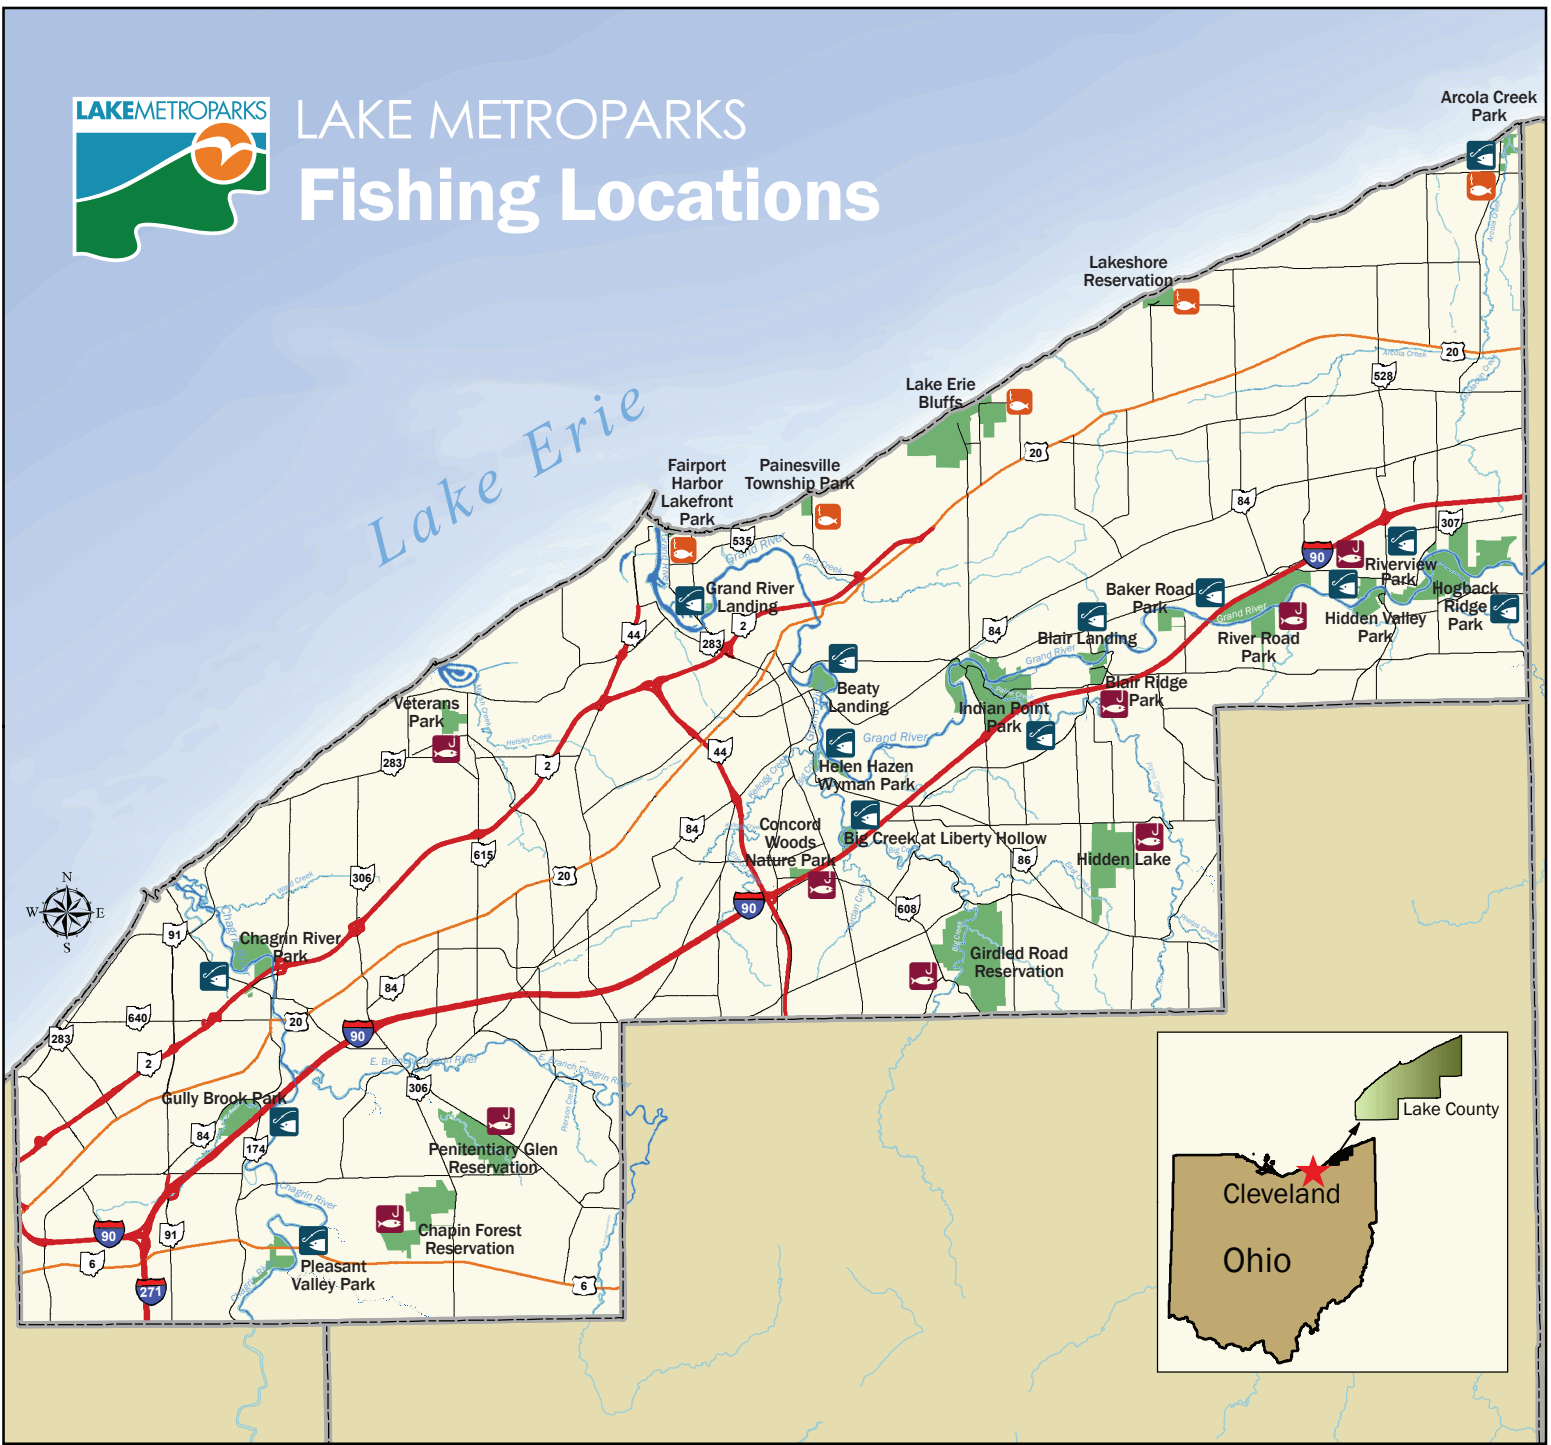

LAKE METROPARKS Fishing Locations

Arcola Creek Park 941 Dock Rd., Madison Twp. 44057  	Fairport Harbor Lakefront Park 301 Huntington Beach Dr., Fairport Harbor 44077 	Lake Erie Bluffs 2901 Clark Rd., Perry Twp. 44081 3301 Lane Rd., Perry Twp. 44081 
Baker Road Park 4960 Baker Rd., Leroy Twp. 44057 	Girdled Road Reservation 12926 Radcliffe Rd., Concord Twp. 44077 12415 Concord Hamden Rd., Concord Twp. 44077 	Lakeshore Reservation 4799 Lockwood Rd., North Perry Village 44081 
Beaty Landing 477 East Walnut St., Painesville 44077 543 East Walnut St., Painesville 44077 	Grand River Landing 1181 N. St. Clair St., Fairport Harbor 44077 	Painesville Township Park 1025 Hardy Rd., Painesville Twp. 44077 
Big Creek at Liberty Hollow 6735 Fay Rd., Concord Twp. 44077 	Gully Brook Park 2100 River Rd., Willoughby Hills 44094 	Penitentiary Glen Reservation 8668 Kirtland-Chardon Rd., Kirtland 44094 
Blair Landing 5280 Blair Rd., Perry 44081 	Helen Hazen Wyman Park 6101 Painesville-Warren Rd. (Rt. 86), Concord Twp. 44077 	Pleasant Valley Park 38990 Pleasant Valley Rd., Willoughby Hills 44094 
Blair Ridge Park 5360 Blair Rd., Leroy Twp. 44077 	Hidden Lake 6850 Kniffen Rd., Leroy Twp. 44077 	River Road Park 5808 River Rd., Madison Twp. 44057 
Chagrin River Park 3100 Reeves Rd., Willoughby/Eastlake 44094 1000 Rural Dr., Eastlake 44095 37699 Erie Rd., Willoughby 44094 	Hidden Valley Park 6500 River Rd., Madison Twp. 44057 (pond) 4872 Klases Rd., Madison Twp. 44057 (river)  	Riverview Park 4895 Bailey Rd., Madison Twp. 44057 
Chapin Forest Reservation 9938 Chillicothe Rd. (Rt. 306), Kirtland 44094 10381 Hobart Rd., Kirtland 44094 	Hogback Ridge Park 4700 Emerson Rd., Madison Twp. 44057 	Veterans Park 5730 Hopkins Rd., Mentor 44060 
Concord Woods Nature Park 11211 Spear Rd., Concord Twp. 44077 	Indian Point Park 12951 Seeley Rd., Leroy Twp. 44077 12701 Seeley Rd., Leroy Twp. 44077 