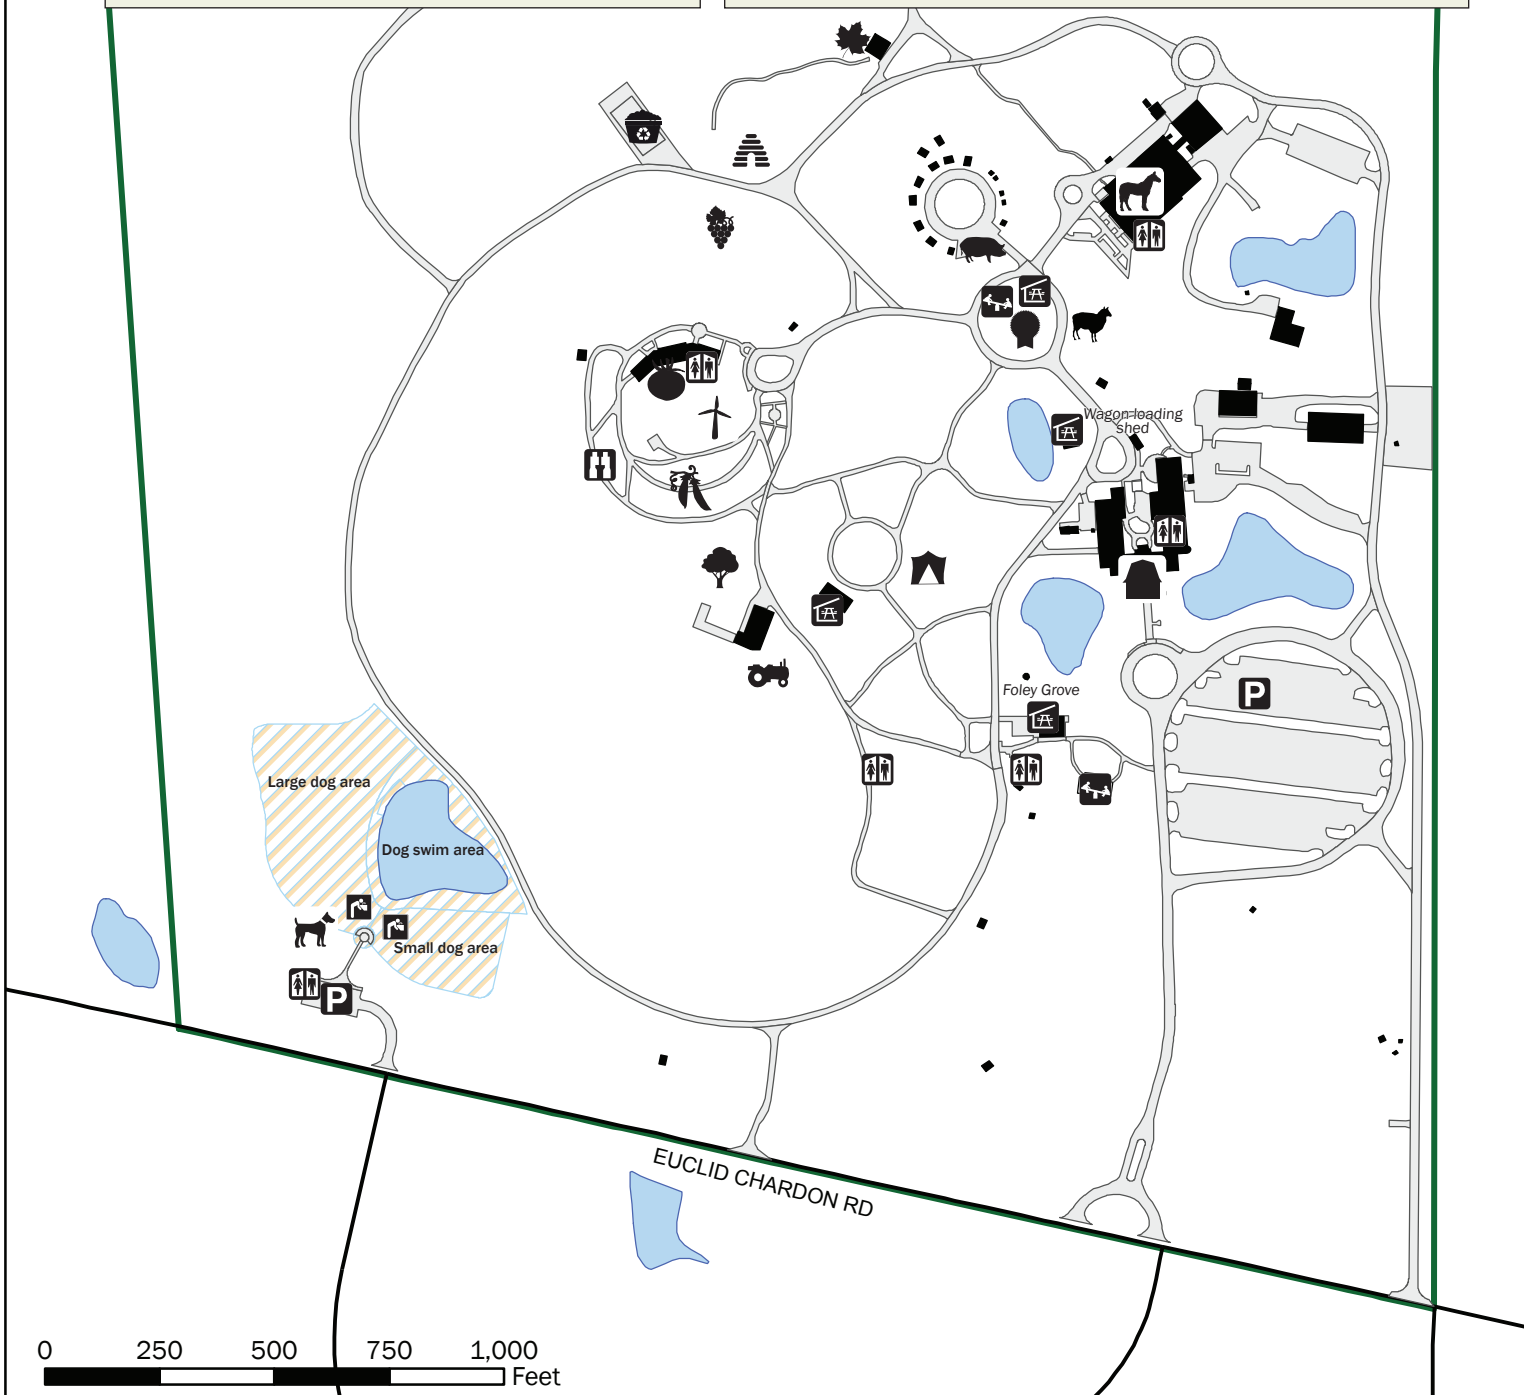

LAKE METROPARKS FARMPARK

Legend

- | | | |
|----------------|-------------------|-------------|
| Parking | Scenic Overlook | Road |
| Restroom | Drinking Fountain | Building |
| Picnic Shelter | Pond | Parking Lot |
| Playground | Park Boundary | |

Key

- | | | |
|--|------------------------------------|---|
| Barnyard | Festival Field | Solar & wind power |
| Beehives/Apiary | Machinery Building | Vineyard |
| Canine Meadow | Orchard | Visitor Center
Gift Shop • Cafe
Dairy • First Aid |
| Compost | Plant Science Center
Grain Room | Woodland Center |
| Display gardens | Shepherd's Field | |
| Equine Center
Well Bred Shed
Arena | Showman's Circle | |

0 250 500 750 1,000 Feet