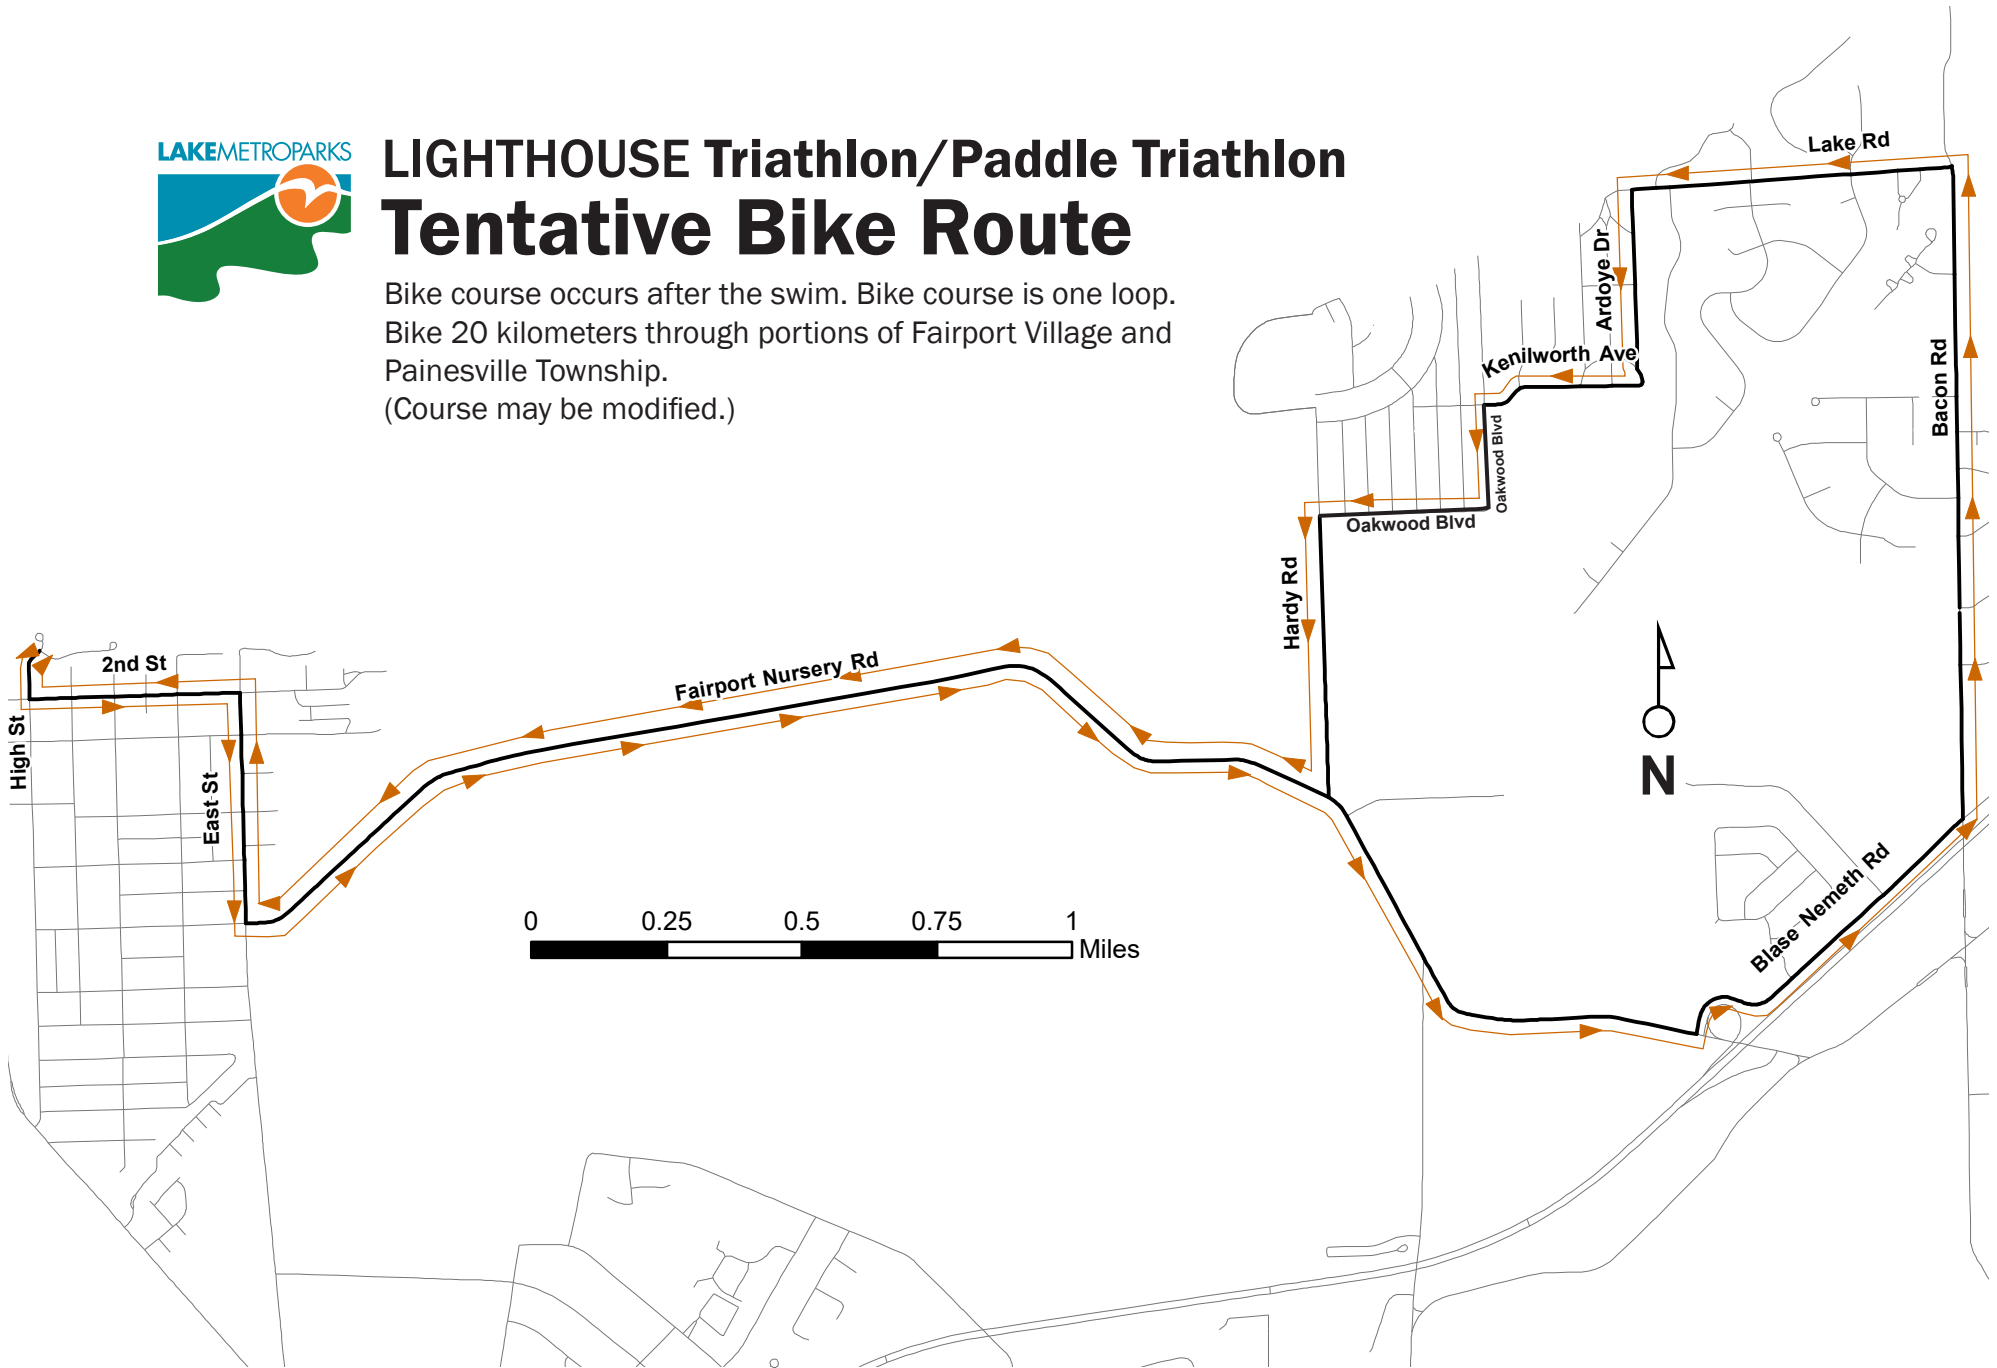

# LIGHTHOUSE Triathlon/Paddle Triathlon Tentative Bike Route

Bike course occurs after the swim. Bike course is one loop.  
Bike 20 kilometers through portions of Fairport Village and  
Painesville Township.  
(Course may be modified.)

# LIGHTHOUSE Triathlon/Paddle Triathlon Tentative Run Route

The run will take place after bicycling.  
Run course is one loop. 5 kilometers  
through Fairport Village.  
(Course may be modified.)