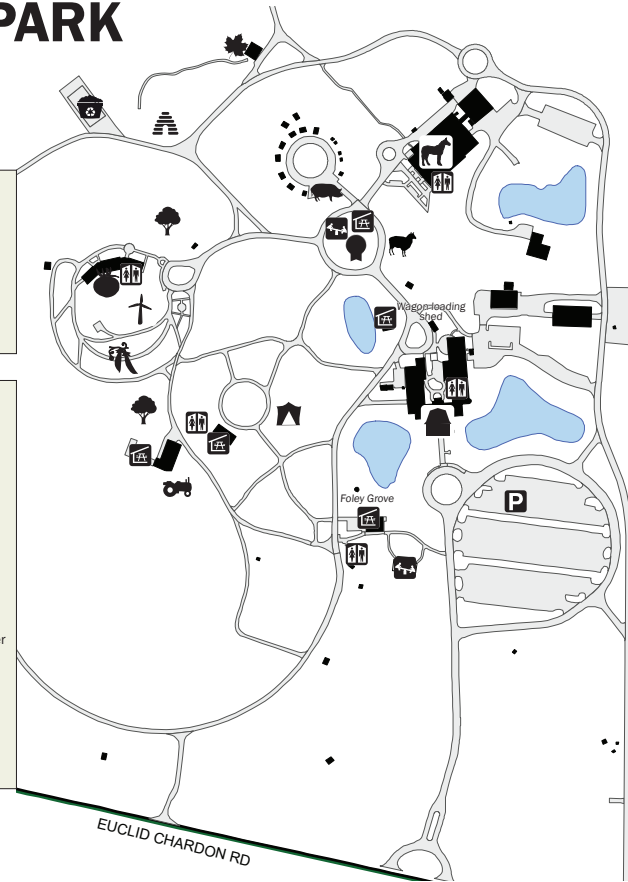

Cafe

S'mores, cocoa bar & popcorn 10:00 to 4:00

Theater

Cheesemaking 10:00 & 12:00

Dairy Parlor

Hands-on milking 10:30, 11:30, 1:30 & 3:30

Milking by machine 4:00

Well Bred Shed

Drive a draft 2:30

Pony rides \$6 (weather permitting) 10:00 to 2:00

Woodland Center

Tap a real tree & bucket hanging 11:00 to 12:00 & 1:00 to 2:00

Plant Science Center

My pet plant 9:30 to 12:00

Craft 1:00 to 3:30

Grain grinding ongoing

What's buzzing with the bees exhibit self-guided

Hydroponics exhibit self-guided

LAKE METROPARKS FARM PARK

Legend

Parking	Road
Restroom	Building
Picnic Shelter	Pond
Playground	Parking Lot
	Park Boundary

Key

Barnyard	Orchard
Beehives/Apiary	Plant Science Center Grain Room
Compost	Shepherd's Field
Display gardens	Showman's Circle
Equine Center Well Bred Shed Arena	Solar & wind power
Festival Field	Visitor Center Gift Shop • Cafe Dairy • First Aid
Machinery Building	Woodland Center