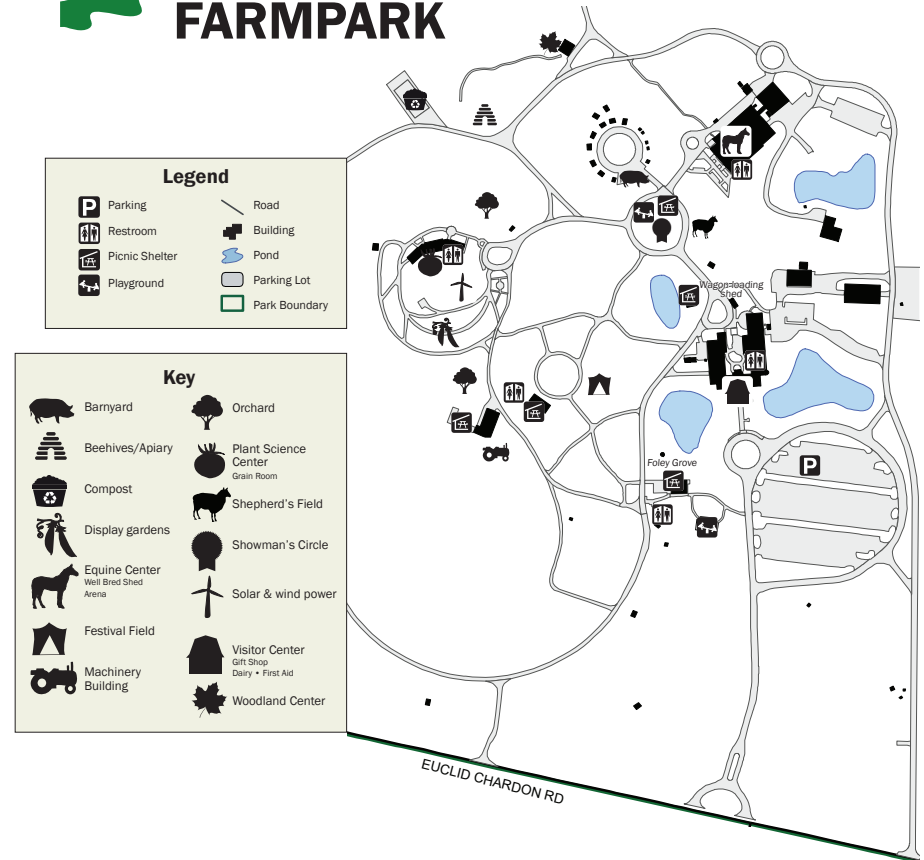

Friday Ice Festival Activities

Exhibit Hall

Fun Time on the Farm indoor play area   ongoing

The Dairy Parlor

Self-guided walkthroughs   5:00 to 7:30

Cafe

S'mores & cocoa bar   5:00 to 7:30

Courtyard

Pineapple under the sea in ice   ongoing
Ice slide   ongoing
Fire pits   ongoing
S'mores   5:00 to 7:30

Pond Pavilion

Ice carving demonstration   5:30, 6:00 & 6:30
Fire & ice tower lighting   7:00
Ice chair   ongoing

Well Bred Shed

Self-guided walkthroughs   5:00 to 7:30

The Arena

Self-guided walkthroughs   5:00 to 7:00
Horse encounter   6:00

LAKE METROPARKS FARM PARK

FARMPARK

Gift Shop

unique country gifts

Take home a little bit of the country.

Take home charming country gifts, unique items for the home and garden, greeting cards, Naked Bee lotion, Dionis goat milk products and more!

Assorted snacks and drinks available

440-256-2122 x3161

VISA, MasterCard and Discover accepted • Discount for Farmpark members

LAKE METROPARKS FARM PARK

Farmer Monday

Monday, February 17

9 am to 5 pm • Presidents' Day

Enjoy a special day at Farmpark on Presidents' Day, with fun for the whole family! Find out what a farmer does during the winter months through hands-on activities and games. During this event you can also see lambs display their acrobatics in the Arena. Bring your little farmers out for family fun farm experiences!