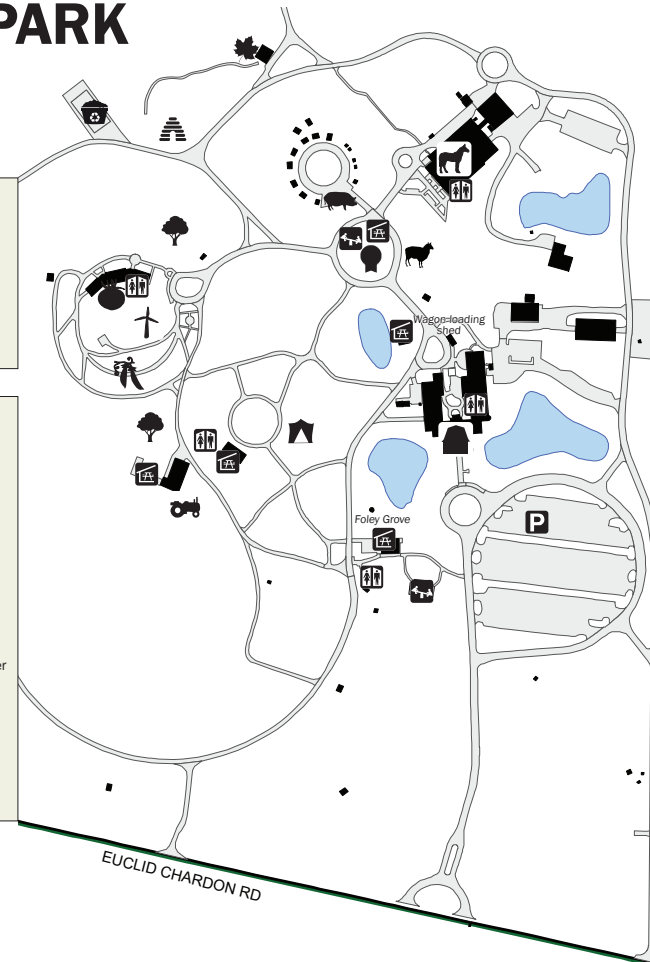

The Dairy Parlor

Hands-on milking 10:30, 11:30, 1:30, 3:30

Milking by machine 3:45

The Barnyard

Visit farm animals 9:00 to 4:30

Well Bred Shed

Animal encounter 10:00, 1:00 & 3:00

In the Arena

Woodland Center

Maple syrup, candy & stirs for sale 9:30 to 4:00

Backyard sugaring 10:00 to 4:00

Sugarbush tours 12:00 & 2:30

Horse-drawn sugarbush management 1:15

The Gift Shop – Pick up some Farmpark maple syrup and maple
candy, Ertl tractors, cards, home decor, plush animals and more!