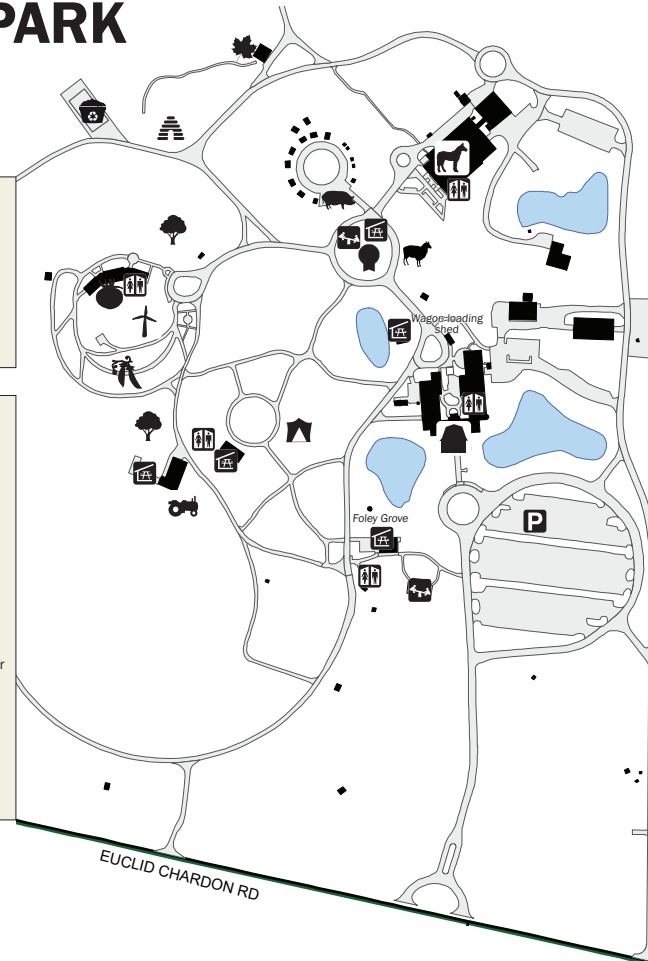

The Dairy Parlor

Hands-on milking 10:30, 11:30, 1:30, 3:30
 Milking by machine 3:45

The Barnyard

Visit farm animals 9:00 to 4:30

Well Bred Shed

Animal encounter 10:00, 1:00 & 3:00

In the Arena

Pony rides \$6 10:00 to 3:00
 Harnessing demonstration 9:30
 Horse grooming 11:00
 Meet the breed 2:30

Plant Science Center

What's buzzing with the bees exhibit self-guided
 Hydroponics exhibit self-guided
 Make a mukuk (bark) bucket 11:30 to 12:30 & 2:30 to 4:00

Woodland Center

Maple syrup, candy & stirs for sale 9:30 to 4:00
 Backyard sugaring 10:00 to 4:00
 Sugarbush tours 12:00 & 2:30
 Horse-drawn sugarbush management 1:15

The Gift Shop – Pick up some Farmpark maple syrup and maple candy, Ertl tractors, cards, home decor, plush animals and more!

Legend

Parking	Road
Restroom	Building
Picnic Shelter	Pond
Playground	Parking Lot
	Park Boundary

Key

Barnyard	Orchard
Beehives/Apiary	Plant Science Center Grain Room
Compost	Shepherd's Field
Display gardens	Showman's Circle
Equine Center Well Bred Shed Arena	Solar & wind power
Festival Field	Visitor Center Gift Shop • Cafe Dairy • First Aid
Machinery Building	Woodland Center