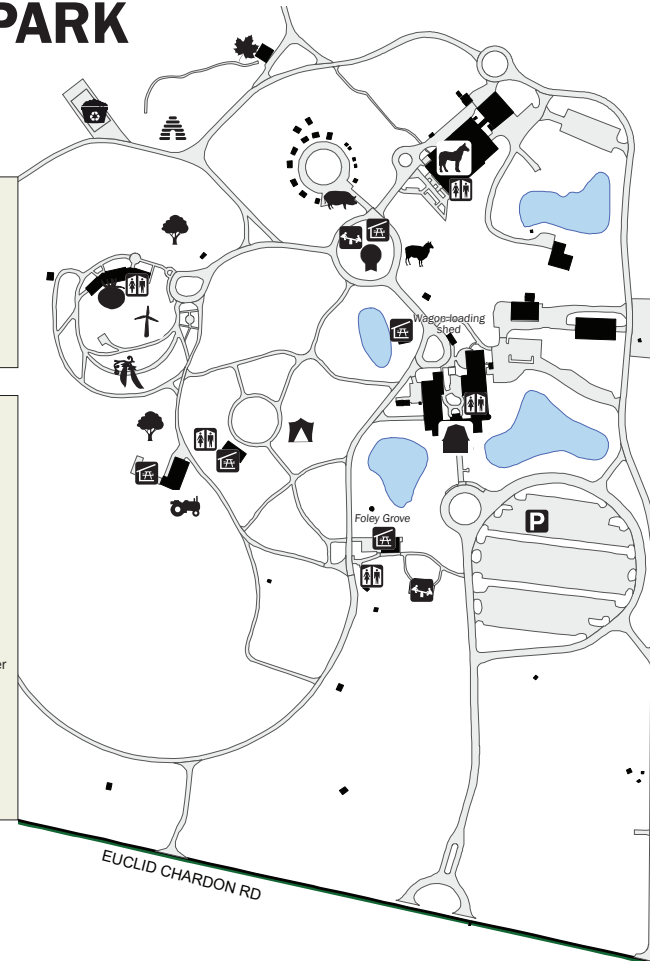

The Dairy Parlor

Hands-on milking 10:30, 11:30, 1:30, 3:30
 Milking by machine 3:45

The Barnyard

Visit farm animals 9:00 to 4:30

Well Bred Shed

Animal encounter 10:00, 1:00 & 3:00

In the Arena

Pony rides \$6 10:00 to 3:00
 Harnessing demonstration 9:30
 Horse grooming 11:00
 Meet the breed 2:30

Plant Science Center

What's buzzing with the bees exhibit self-guided
 Hydroponics exhibit self-guided
 Make a mukuk (bark) bucket 11:30 to 12:30 & 2:30 to 4:00

Woodland Center

Maple syrup, candy & stirs for sale 9:30 to 4:00
 Backyard sugaring 10:00 to 4:00
 Sugarbush tours 12:00 & 2:30
 Horse-drawn sugarbush management 1:15

The Gift Shop – Pick up some Farmpark maple syrup and maple
 candy, Ertl tractors, cards, home decor, plush animals and more!

Legend

Parking	Road
Restroom	Building
Picnic Shelter	Pond
Playground	Parking Lot
	Park Boundary

Key

Barnyard	Orchard
Beehives/Apiary	Plant Science Center Grain Room
Compost	Shepherd's Field
Display gardens	Showman's Circle
Equine Center Well Bred Shed Arena	Solar & wind power
Festival Field	Visitor Center Gift Shop • Cafe Dairy • First Aid
Machinery Building	Woodland Center