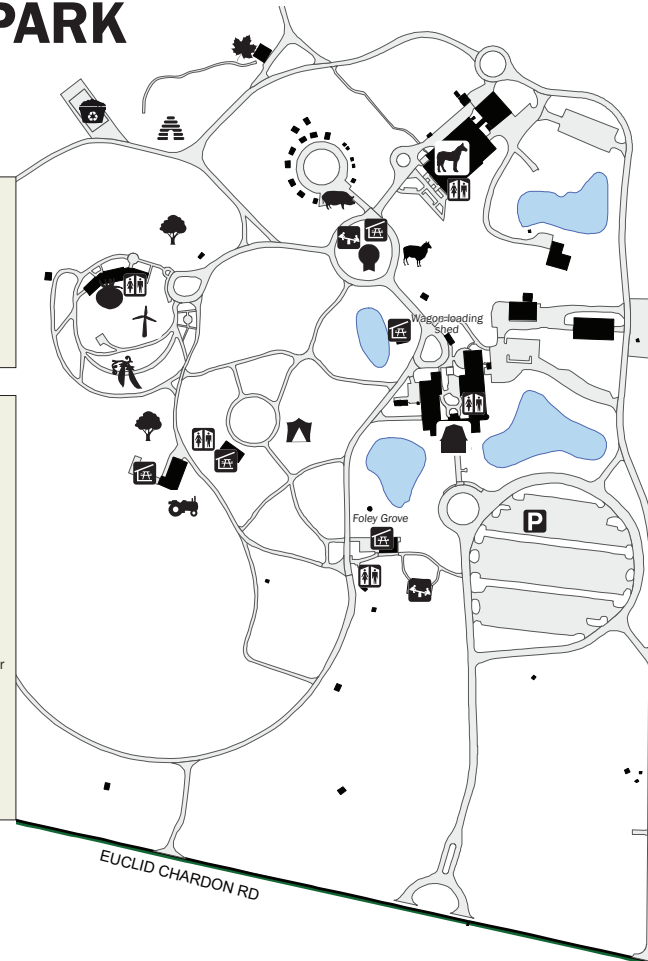

LAKE METROPARKS FARMPARK

## Well Bred Shed

Animal encounter      10:00, 1:00 & 3:00

## Plant Science Center

What's buzzing with the bees exhibit      self-guided  
Hydroponics exhibit      self-guided  
Make a mukuk (bark) bucket      11:30 to 12:30 & 2:30 to 4:00

# LAKE METROPARKS FARMPARK