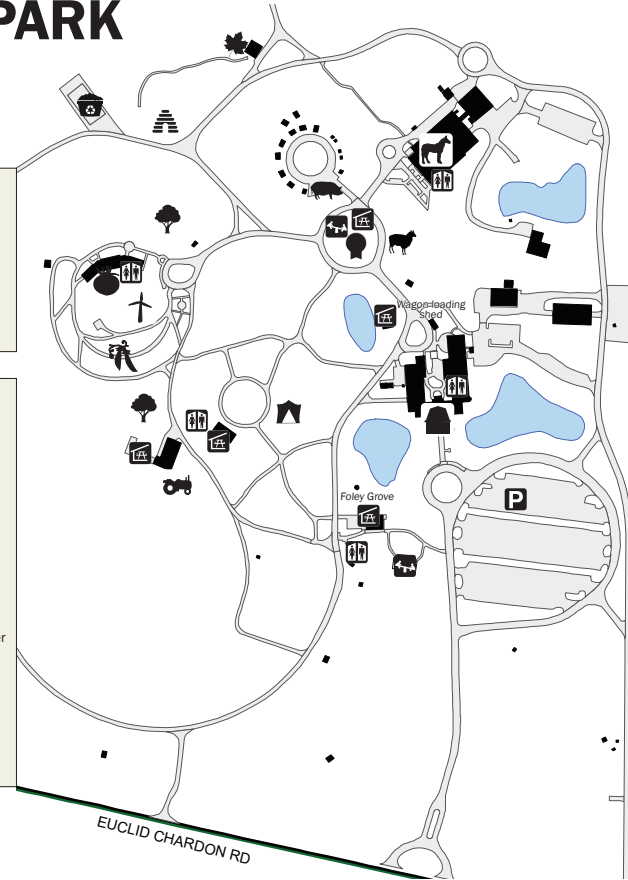

Dairy Parlor

Hands-on milking 10:30, 11:30, 1:30 & 3:30

Milking by machine 4:00

Well Bred Shed

Animal encounter 10:00, 1:00 & 3:00

Junior veterinarian 12:30 & 2:00

Arena

Harnessing demonstration 9:30

Plant Science Center

My pet plant 9:30 to 12:00

Craft 1:00 to 3:30

Grain grinding ongoing

What's buzzing with the bees exhibit self-guided

Hydroponics exhibit self-guided

LAKE METROPARKS FARM PARK

Legend

Parking	Road
Restroom	Building
Picnic Shelter	Pond
Playground	Parking Lot
	Park Boundary

Key

Barnyard	Orchard
Beehives/Apiary	Plant Science Center Grain Room
Compost	Shepherd's Field
Display gardens	Showman's Circle
Equine Center Well Bred Shed Arena	Solar & wind power
Festival Field	Visitor Center Gift Shop • Cafe Dairy • First Aid
Machinery Building	Woodland Center