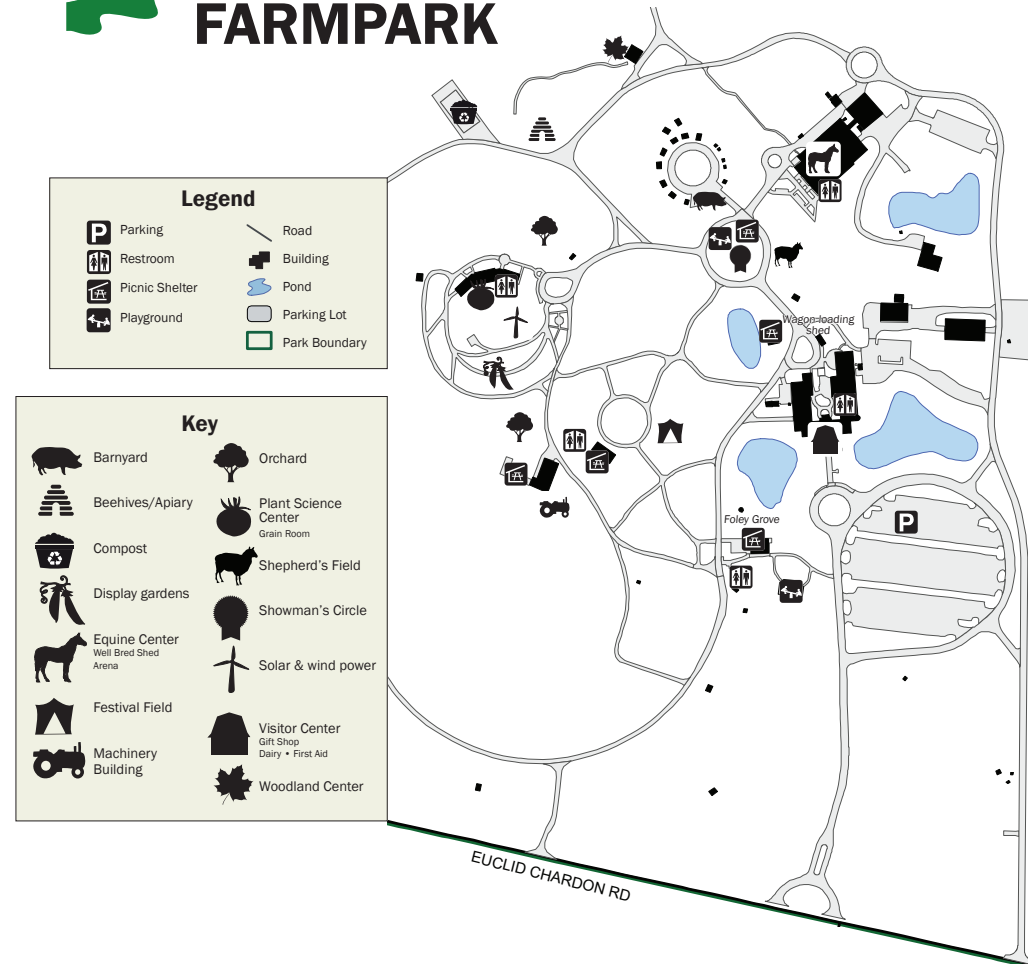

LAKE METROPARKS FARMPARK

Lamb Jam

May 2 & 3
9 am to 5 pm

Presented by

LAKEMETROPARKS.COM

LAMB PHOTO BY IGOR OLIYARNIK

Lamb Jam Activities

LAKE METROPARKS FARMPARK

Exhibit Hall Black Sheep challenge	10:00 to 4:30
The Dairy Parlor Hands-on milking	10:30, 11:30, 1:30, 3:30
Hilltop Antique tractors	9:00 to 4:30
Shepherd's Field Border collie demonstration <i>(weather permitting)</i>	11:00, 1:00, 4:00
Barnyard Visit the farm animals	9:00 to 4:30
The Well Bred Shed Learn about farm animals	9:00 to 4:30
Arena Sheep shearing (electric) Maker space craft Western Reserve Spinners & Weavers Guild demonstrations Carding & weaving (hands-on) Wool vendors Rainbow sheep shearing Sheep shearing (blade)	10:00 & 1:30 10:00 to 4:00 10:30 to 4:00 10:00 to 5:00 11:30 3:00
Hitch & Harness Room Meet the breed (Sat. only) Groom the horse (Sun. only)	11:00 11:00