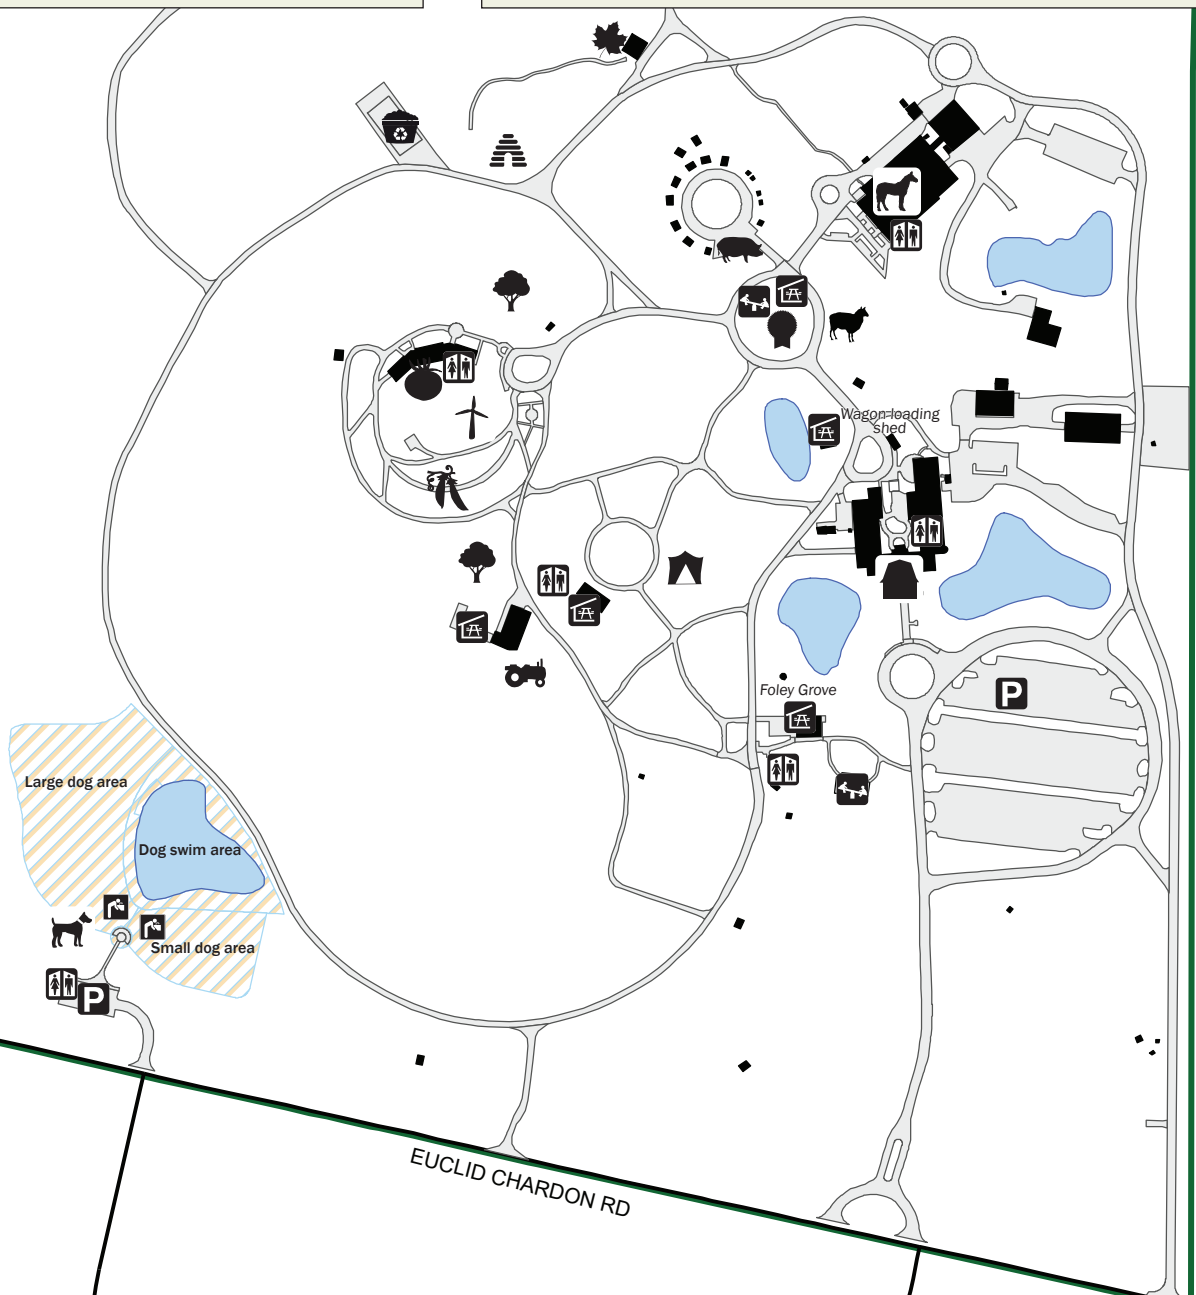

LAKE METROPARKS FARMPARK

Legend

Parking	Road
Restroom	Building
Picnic Shelter	Pond
Playground	Parking Lot
Drinking Fountain	Park Boundary

Key

Barnyard	Festival Field	Solar & wind power
Beehives/Apiary	Machinery Building	Visitor Center Gift Shop Dairy • First Aid
Canine Meadow	Orchard	Woodland Center
Compost	Plant Science Center Grain Room	
Display gardens	Shepherd's Field	
Equine Center Well Bred Shed Arena	Showman's Circle	

EUCLID CHARDON RD