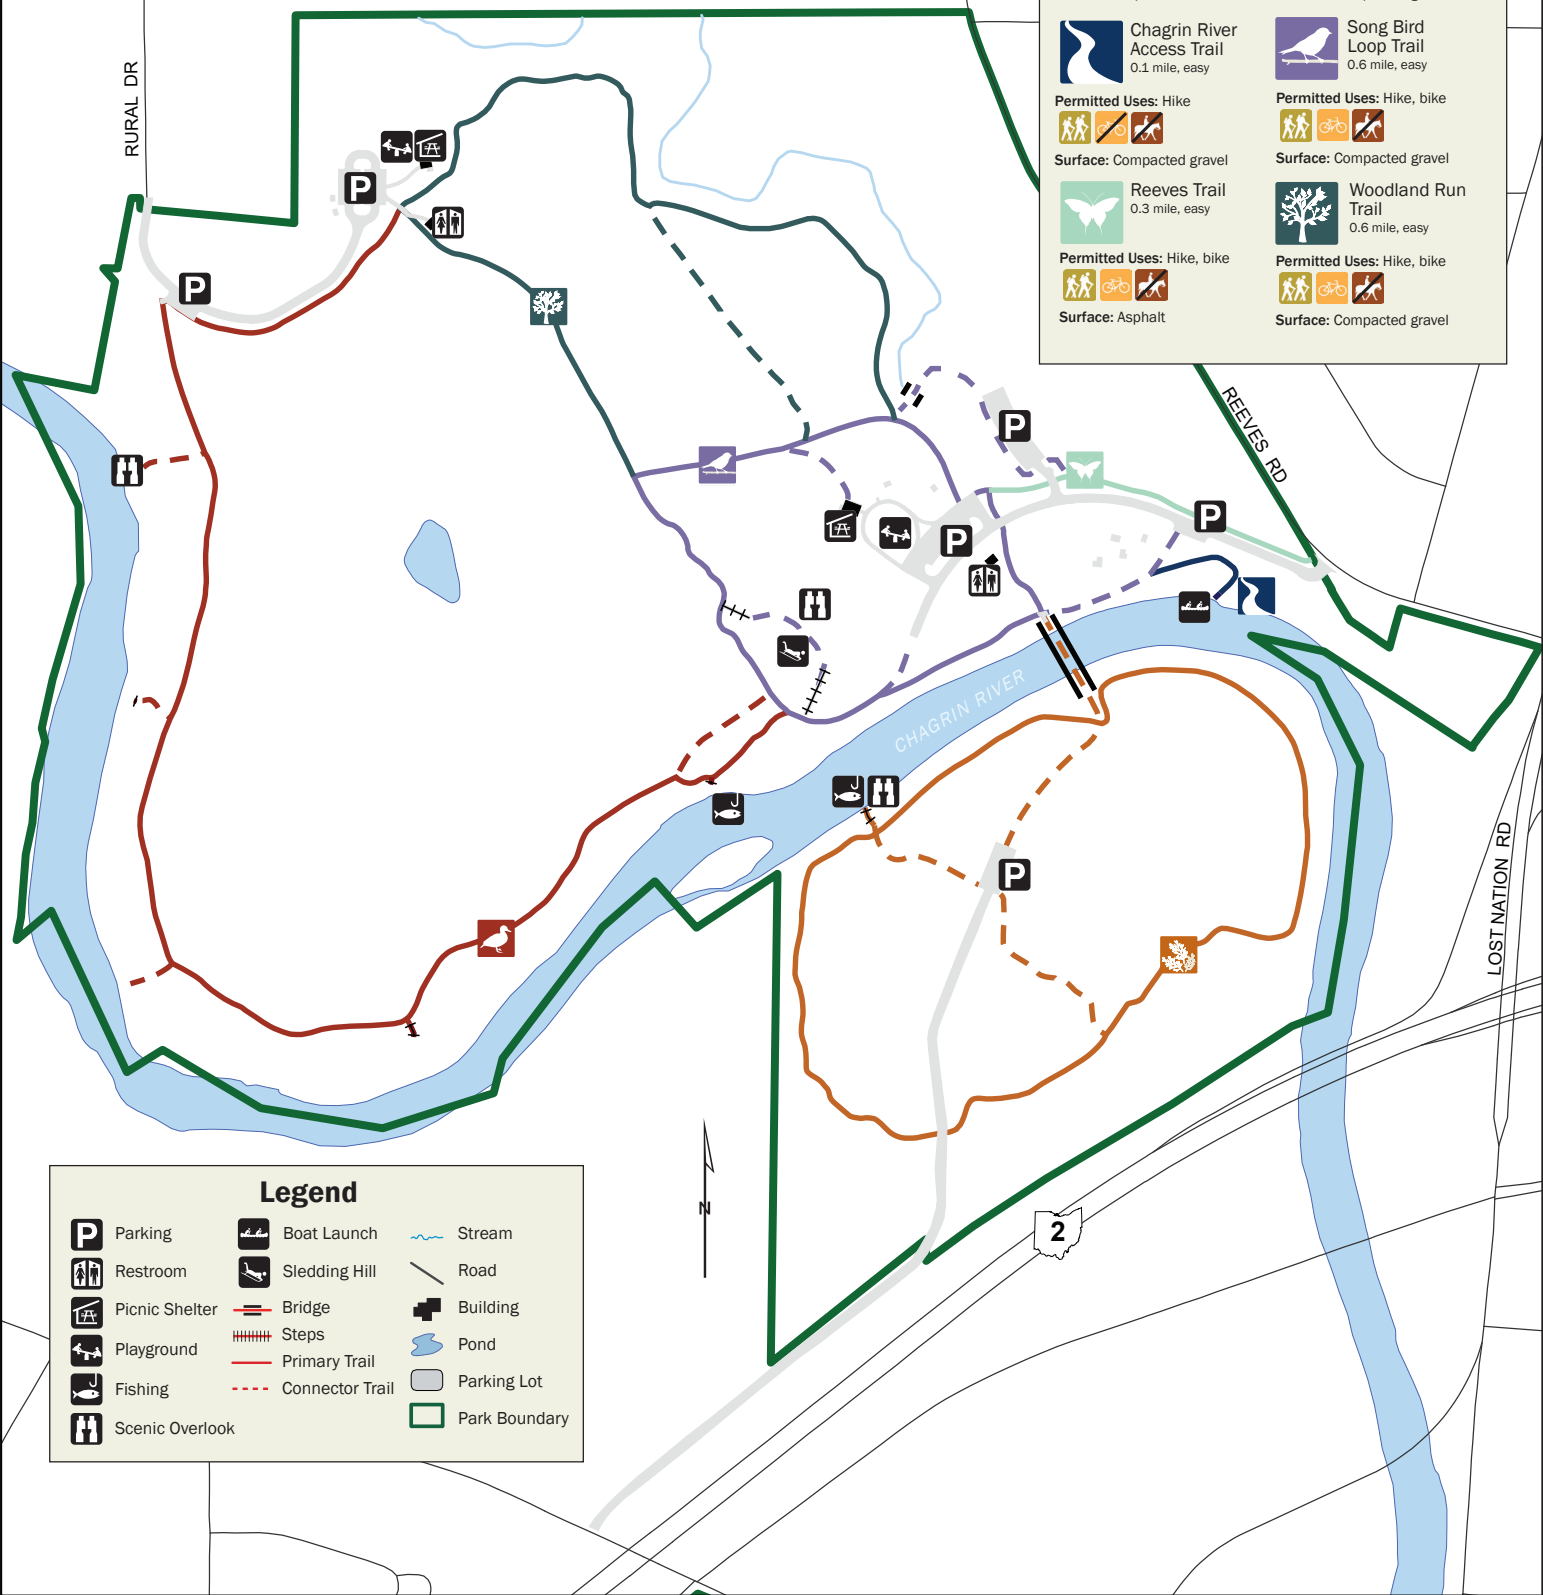

CHAGRIN RIVER PARK

Trail Key

| | |
|--|--|
| Brambleside Loop Trail 0.9 mile, easy Permitted Uses: Hike, bike Surface: Asphalt | Riverwood Trail 0.9 mile, easy Permitted Uses: Hike, bike, horse Surface: Compacted gravel |
| Chagrin River Access Trail 0.1 mile, easy Permitted Uses: Hike Surface: Compacted gravel | Song Bird Loop Trail 0.6 mile, easy Permitted Uses: Hike, bike Surface: Compacted gravel |
| Reeves Trail 0.3 mile, easy Permitted Uses: Hike, bike Surface: Asphalt | Woodland Run Trail 0.6 mile, easy Permitted Uses: Hike, bike Surface: Compacted gravel |

Legend

| | | |
|-----------------|-----------------|---------------|
| Parking | Boat Launch | Stream |
| Restroom | Sledding Hill | Road |
| Picnic Shelter | Bridge | Building |
| Playground | Steps | Pond |
| Fishing | Primary Trail | Parking Lot |
| Scenic Overlook | Connector Trail | Park Boundary |