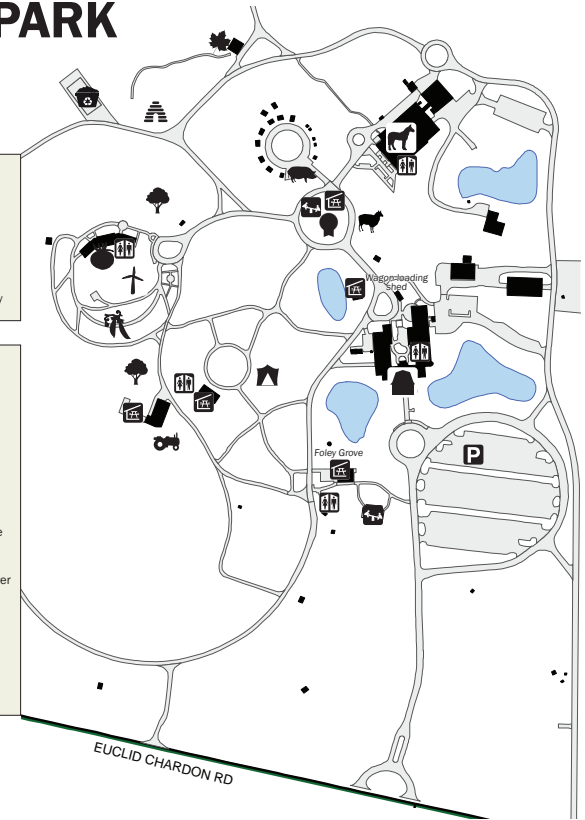

LAKEMETROPARKS.COM

Apple Harvest Weekend, September 21 & 22

Dairy Parlor

Milking by hand 10:30, 11:30, 1:30, 3:30
 Milking by machine 4:00

Pond Pavilion

Farmers market by Valley View Farms 10:00 to 4:00

Barnyard

Visit farm animals 9:00 to 5:00
 Pony rides \$6 (weather permitting)* 10:00 to 3:00

Well Bred Shed

Animal encounter 10:00, 1:00, 3:00

The Equine Center Arena

Harnessing demonstration 9:30
 Groom a horse 11:00
 Meet the breed 2:30

Outdoor Arena

Riding demonstration 1:00
 Drive a draft 2:00

Plant Science Center

What's buzzing with the bees exhibit self-guided
 Hydroponics exhibit self-guided

Machinery Building

Tour the Johnny Appleseed trail ongoing
 Name that farm tool ongoing
 Produce for sale 10:00 to 4:00
 Apple butter making 10:00 to 2:00
 Apple cider pressing 10:00 to 4:00
 Corny Apple Bar 10:00 to 4:00
 Johnny Appleseed reenactment 11:00 & 2:00

Corn maze

9:00 to 4:30
 (weather permitting; children younger than 12 must be accompanied by an adult)*

LAKE METROPARKS FARM PARK

LAKE METROPARKS FARM PARK

BACK A BREED

Choose a breed to support and help Farmpark's mission.
 Sponsorships make great gifts!
goto.lakemetroparks.com/donate