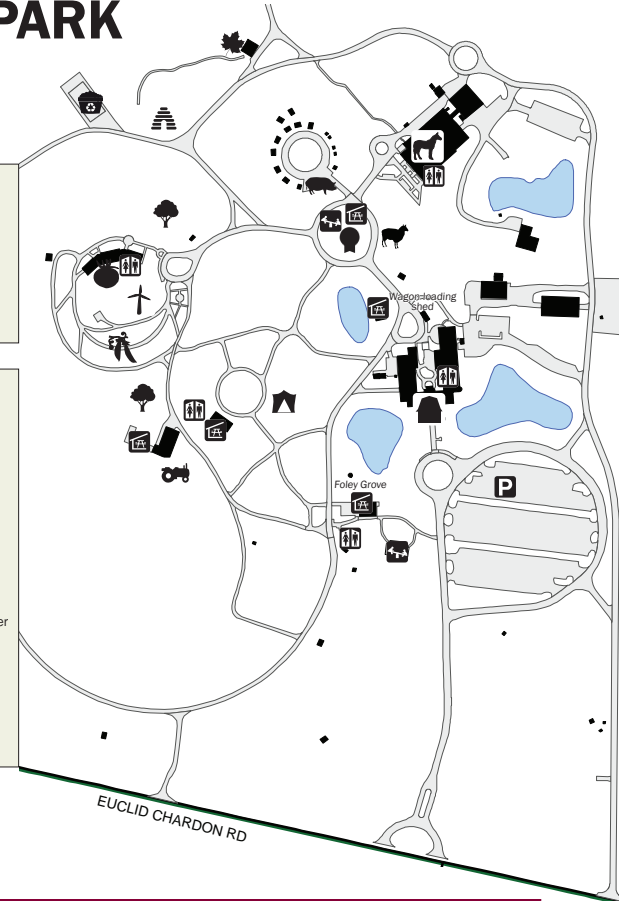

Corn & Pumpkin Weekend October 5 & 6

Dairy Parlor

Hands-on milking 10:30, 11:30, 1:30 & 3:30
Milking by machine 4:00

Pond Pavilion

Farmers market by Valley View Farms 10:00 to 4:00

Barnyard

Visit farm animals 9:00 to 5:00
Pony rides $6 (weather permitting)* 10:00 to 3:00

Well Bred Shed

Animal encounter 10:00, 1:00, 3:00

The Equine Center Arena

Harnessing demonstration 9:30
Horse grooming 11:00
Equine demonstration 1:30
Meet the breed 3:00

Outdoor Arena

Driving demonstration 2:00

Plant Science Center

Hydroponics exhibit self-guided
What's buzzing with the bees exhibit self-guided

Corn maze

9:00 to 4:30
(weather permitting; children younger than 12 must be accompanied by an adult)

Machinery Building

Name that farm tool ongoing
Corn and pumpkin soup 10:00 to 4:00
Corny apple bar 10:00 to 4:00
Produce for sale 10:00 to 4:00
Pumpkin painting (additional charge) 10:00 to 4:00
Pumpkin bowling 10:00 to 4:00
Corn husk dolls 10:00 to 4:00

*All demonstrations subject to change due to weather and staff availability.

LAKE METROPARKS FARM PARK

LAKE METROPARKS FARM PARK

BACK A BREED

Choose a breed to support and help Farmpark's mission.
Sponsorships make great gifts!
goto.lakemetroparks.com/donate